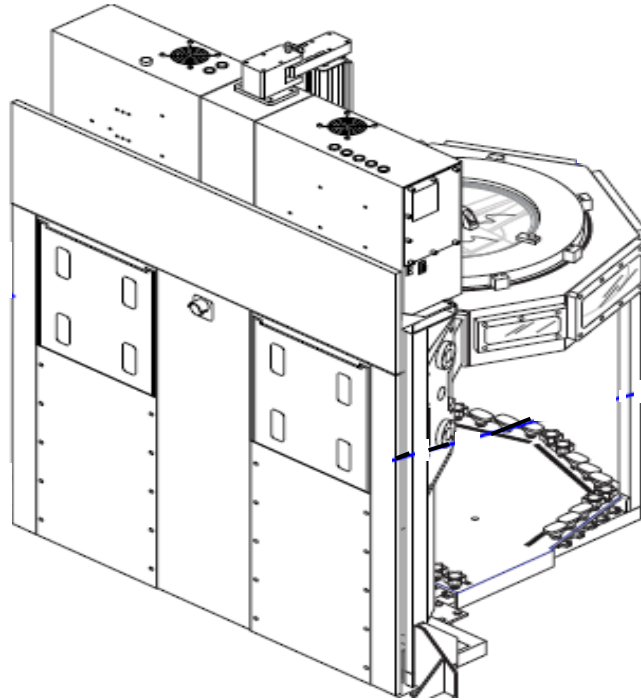

Alliance A4 9600SE Transport Module

Alliance Type:
Alliance A4
Wafer Size:
8" (200mm)
Wafer Configuration:
SEMI

Asset Number
9600SE-8131-U

Process Module 1:
BLANK
Process Module 2:
BLANK
Process Module 3:
BLANK
Process Module 4:
BLANK
UI Configuration:
BLANK

VCE Doors:
Automatic
VCE Seal:
Bellows
VCE Platform:
Cassette

Remote UI:
Yes
Remote UI Cable Length:
N/A
LightTower:
No

Alliance Remote AC Box:
Yes
TCU/Pumps Remote AC Box:
Yes
EMO Cable Length:
Not Included